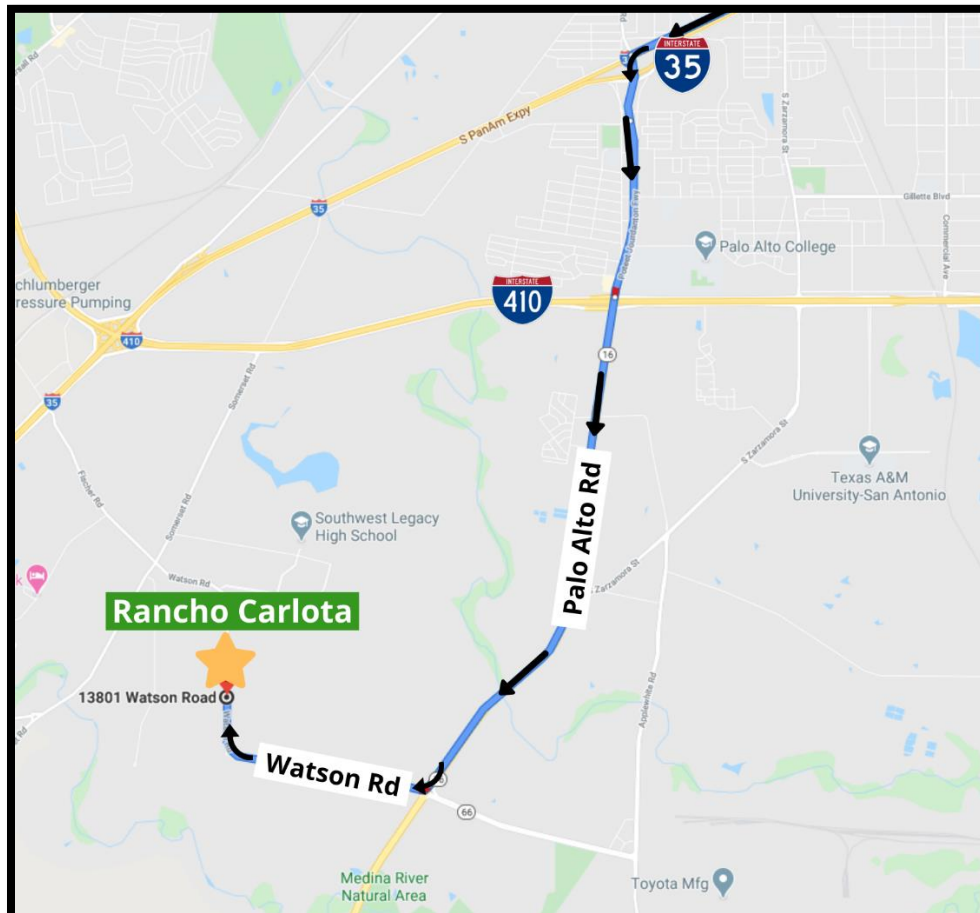

Driving Directions to Rancho Carlota

For GPS Use: 13801 Watson Rd, 78073

NOTE: We mapped our suggested route below based on planned road construction on Fischer Rd. Depending on web mapping service used directions may vary.

Limited parking available on site – carpool when possible

For weather and work status updates: call 210-223-5203 x384 or visit HabitatSA.org/Weather

From Downtown San Antonio

- Take 35 South (toward Laredo)
- Take exit 149 toward Texas 422 Spur/TX-16/Poteet/Palo Alto Road
- Follow Interstate 35 Access Rd and Poteet Jourdanton Fwy to Palo Alto Rd
- Turn Left onto Interstate 35 Access Road/ Poteet Jourdanton Fwy
- Continue on Palo Alto Rd
- Turn right onto Watson Rd
- Drive 1.69 Miles down Watson Road, be sure to go past LGI development and after the bend turn left into Rancho Carlota