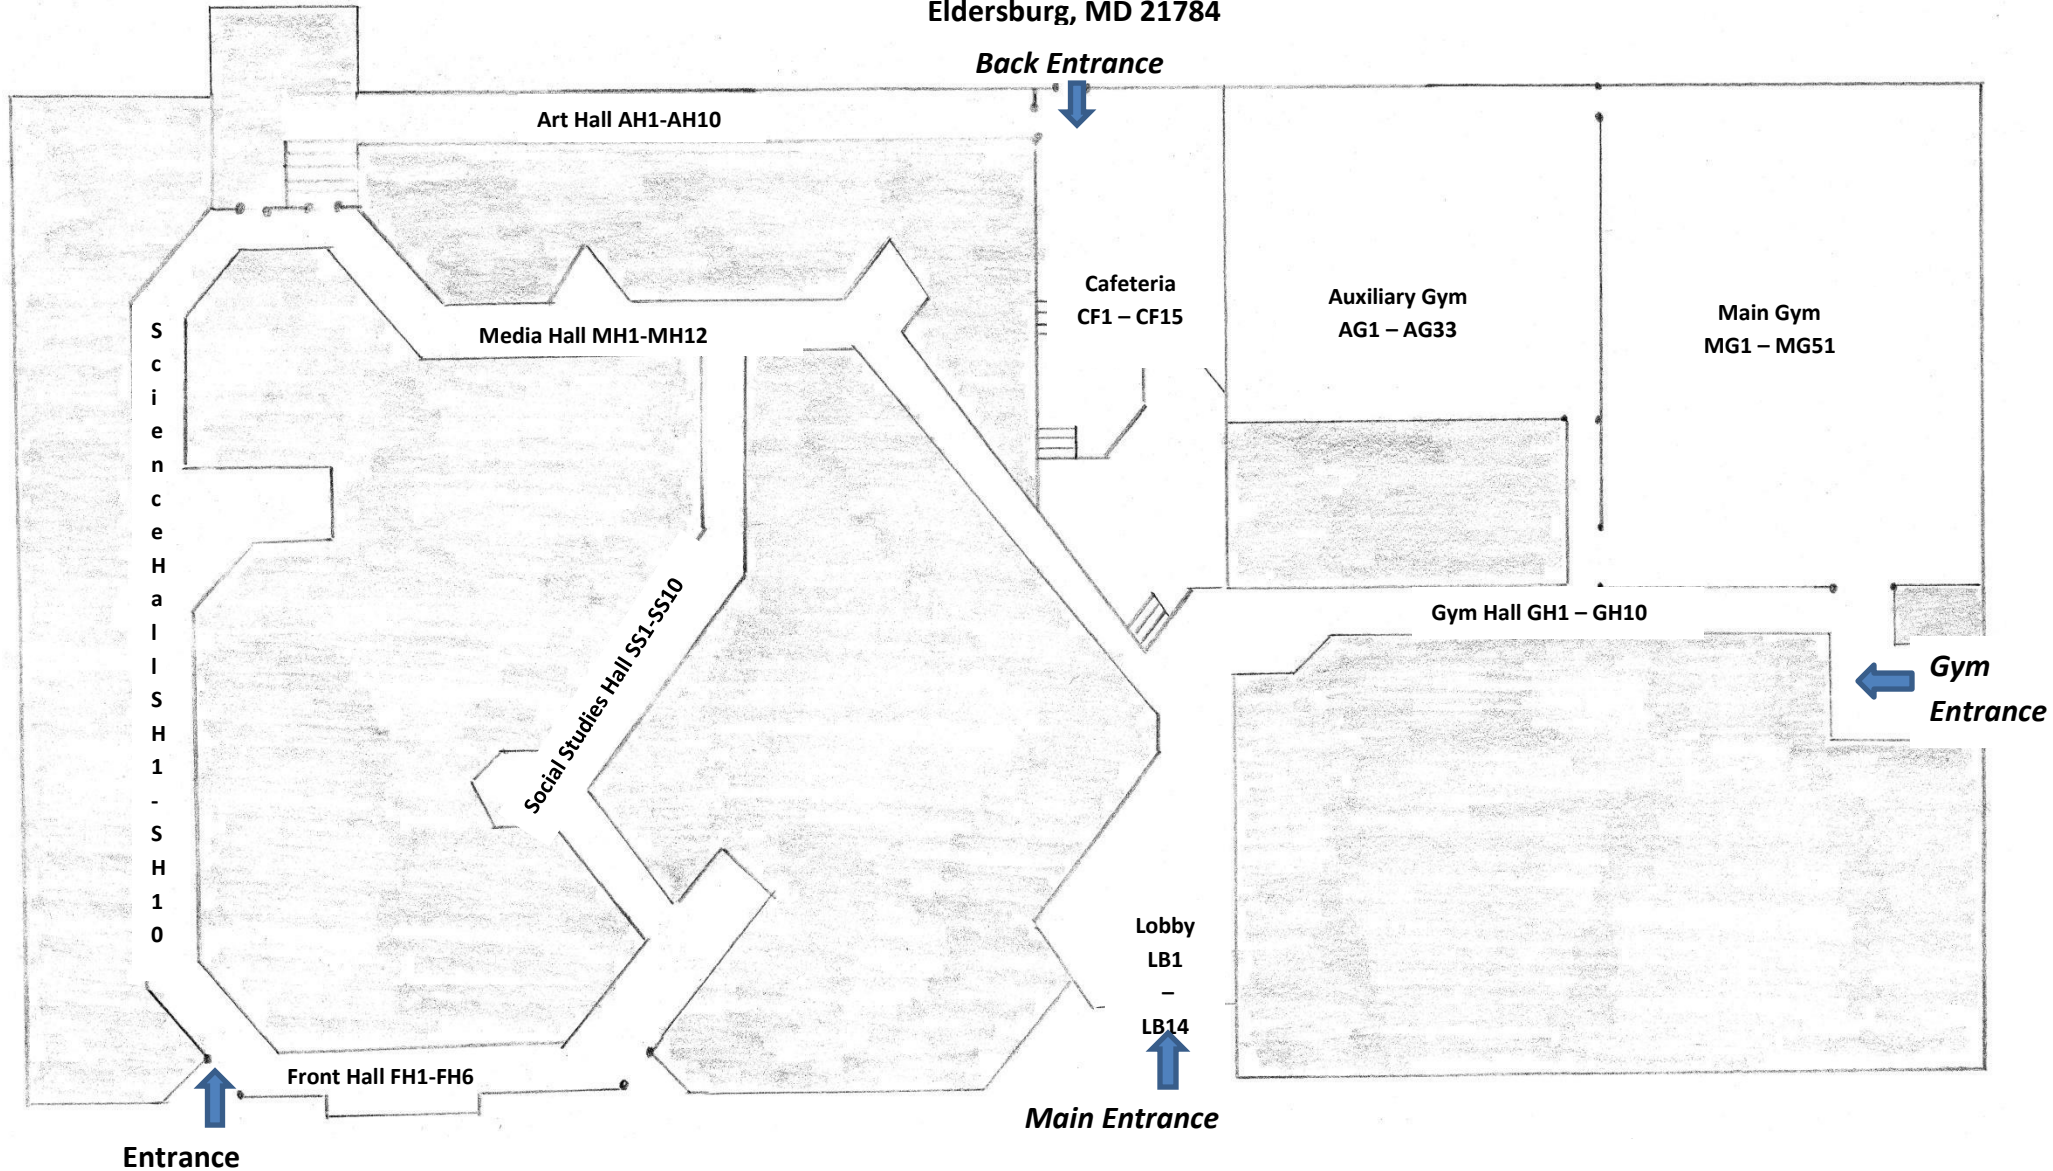

Liberty High School

5855 Bartholow Road
Eldersburg, MD 21784

Thank you for choosing to participate in the Annual Fall Craft Fair at Liberty High School.

There are four Entrances you can use between 6:00-9:00 am.

After unloading please move your vehicle to one of the parking lots on either side of the school.