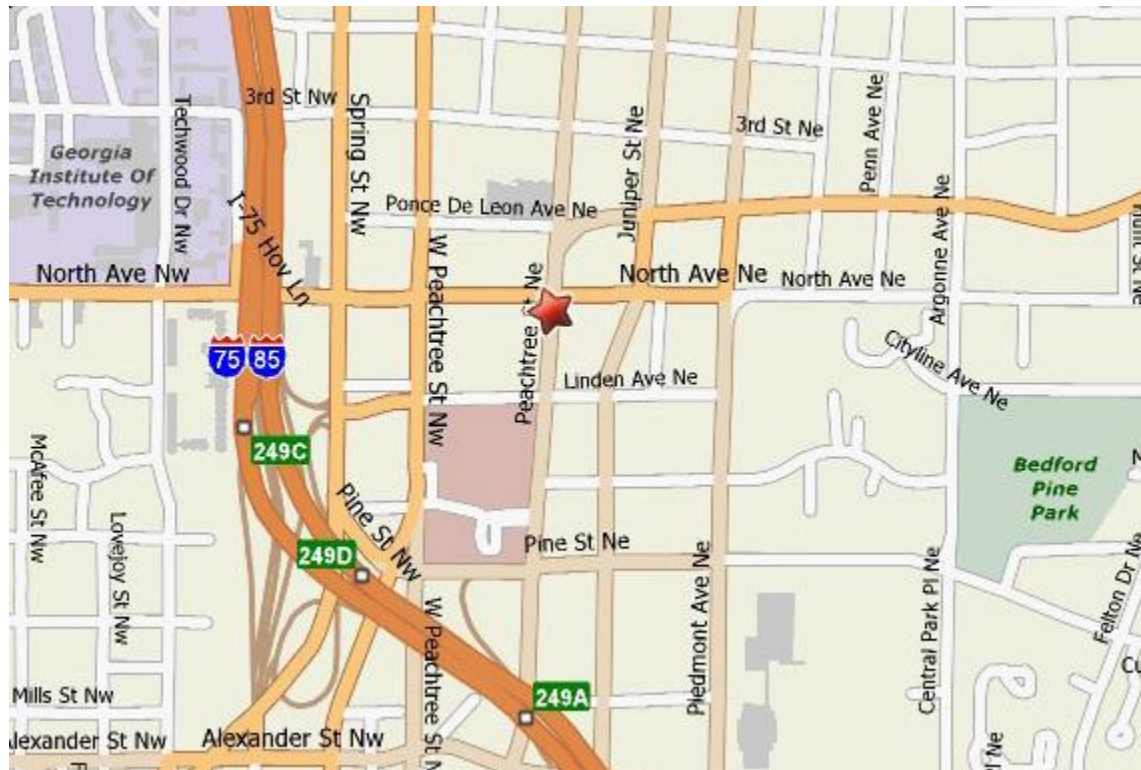

# DIRECTIONS

**The Atlanta Children's  
Shelter**  
607 Peachtree Street NE  
Atlanta, GA 30308  
404-892-3713

**Please Note:**

*Although our physical address is Peachtree Street, the Atlanta Children's Shelter is located in the North Avenue Presbyterian Church campus closest to the corner of North Avenue and Courtland Street. Access to our facility is gained through the walkway off of North Avenue next to our playground or through the parking lot off Courtland.*

**From I-75/85 Southbound:**

- Exit North Avenue / Georgia Tech Exit
- Turn left onto North Avenue
- Cross over Peachtree Street (North Avenue Presbyterian Church is on the southeast corner of Peachtree Street and North Avenue)
- Turn right onto Courtland Street
- Make first right into the covered, gated parking lot under the church
  - The gate will be open
- Atlanta Children's Shelter is to the right

**From I-75/85 Northbound:**

- Exit Peachtree Street Exit
- Follow Pine Street to Peachtree Street
- Turn left at the traffic light at Peachtree Street
- Proceed on Peachtree Street until you reach North Avenue (North Avenue Presbyterian Church is on the southeast corner of Peachtree Street and North Avenue)
- Turn right onto North Avenue
- Turn right onto Courtland
- Make first right into the covered, gated parking lot under the church
  - The gate will be open
- Atlanta Children's Shelter is to the right

**From Downtown:**

- Take Peachtree Street north until you reach North Avenue (North Avenue Presbyterian Church is on the southeast corner of Peachtree Street and North Avenue)
- Turn right onto North Avenue
- Turn right onto Courtland Avenue
- Make first right into the covered, gated parking lot under the church
  - The gate will be open
- Atlanta Children's Shelter is to the right