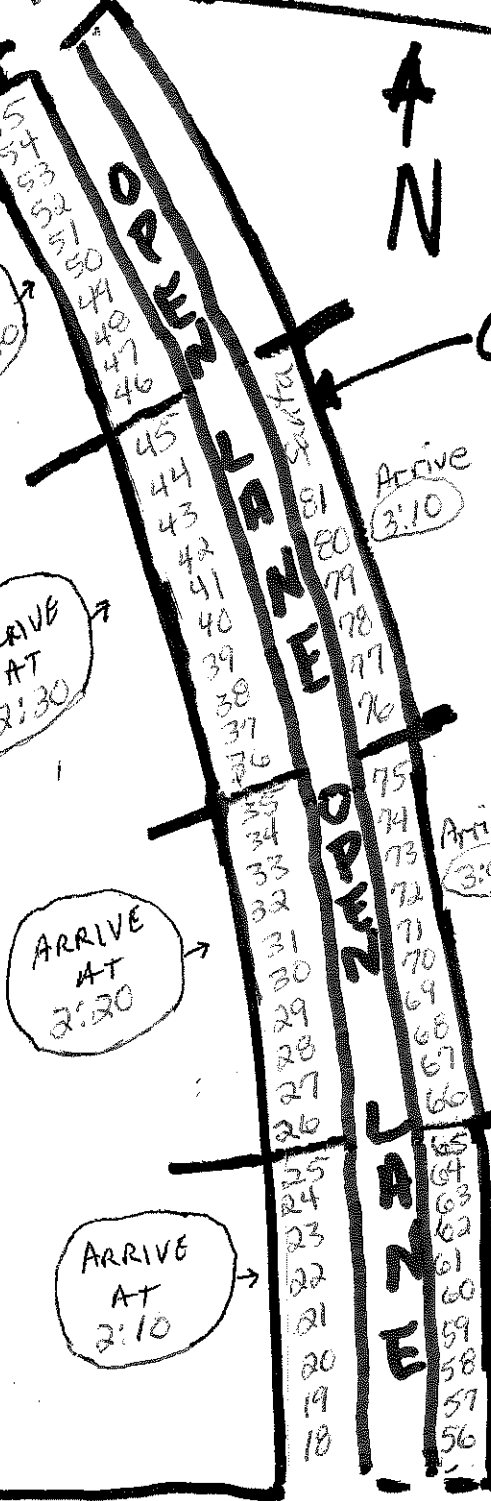

2019 Line-Up Map

Parade entrants will only be able to access line-up via Highway 70 eastbound.

PARADE CHECK-IN
VEHICLE ENTRANCE

Accessed via Highway 70

HIGHWAY 70

N

CHURTON ST

NORTH HILLS CENTER

ARRIVE AT 2:40

ARRIVE AT 2:30

ARRIVE AT 3:20

ARRIVE AT 3:10

ARRIVE 3:10

ARRIVE 3:00

ARRIVE 3:50

ARRIVE AT 3:00
V.I.P.

* THIS DRAWING IS NOT TO SCALE. IT IS ONLY FOR REFERENCE. A VOLUNTEER AT PARADE CHECK-IN WILL ASSIST YOU.

CAR WASH

PORTA JOHN

VOLUNTEER REGISTRATION TABLE

STEVES

ANNEX

E. CORBIN ST

PARADE BEGINS HERE 4:15 pm