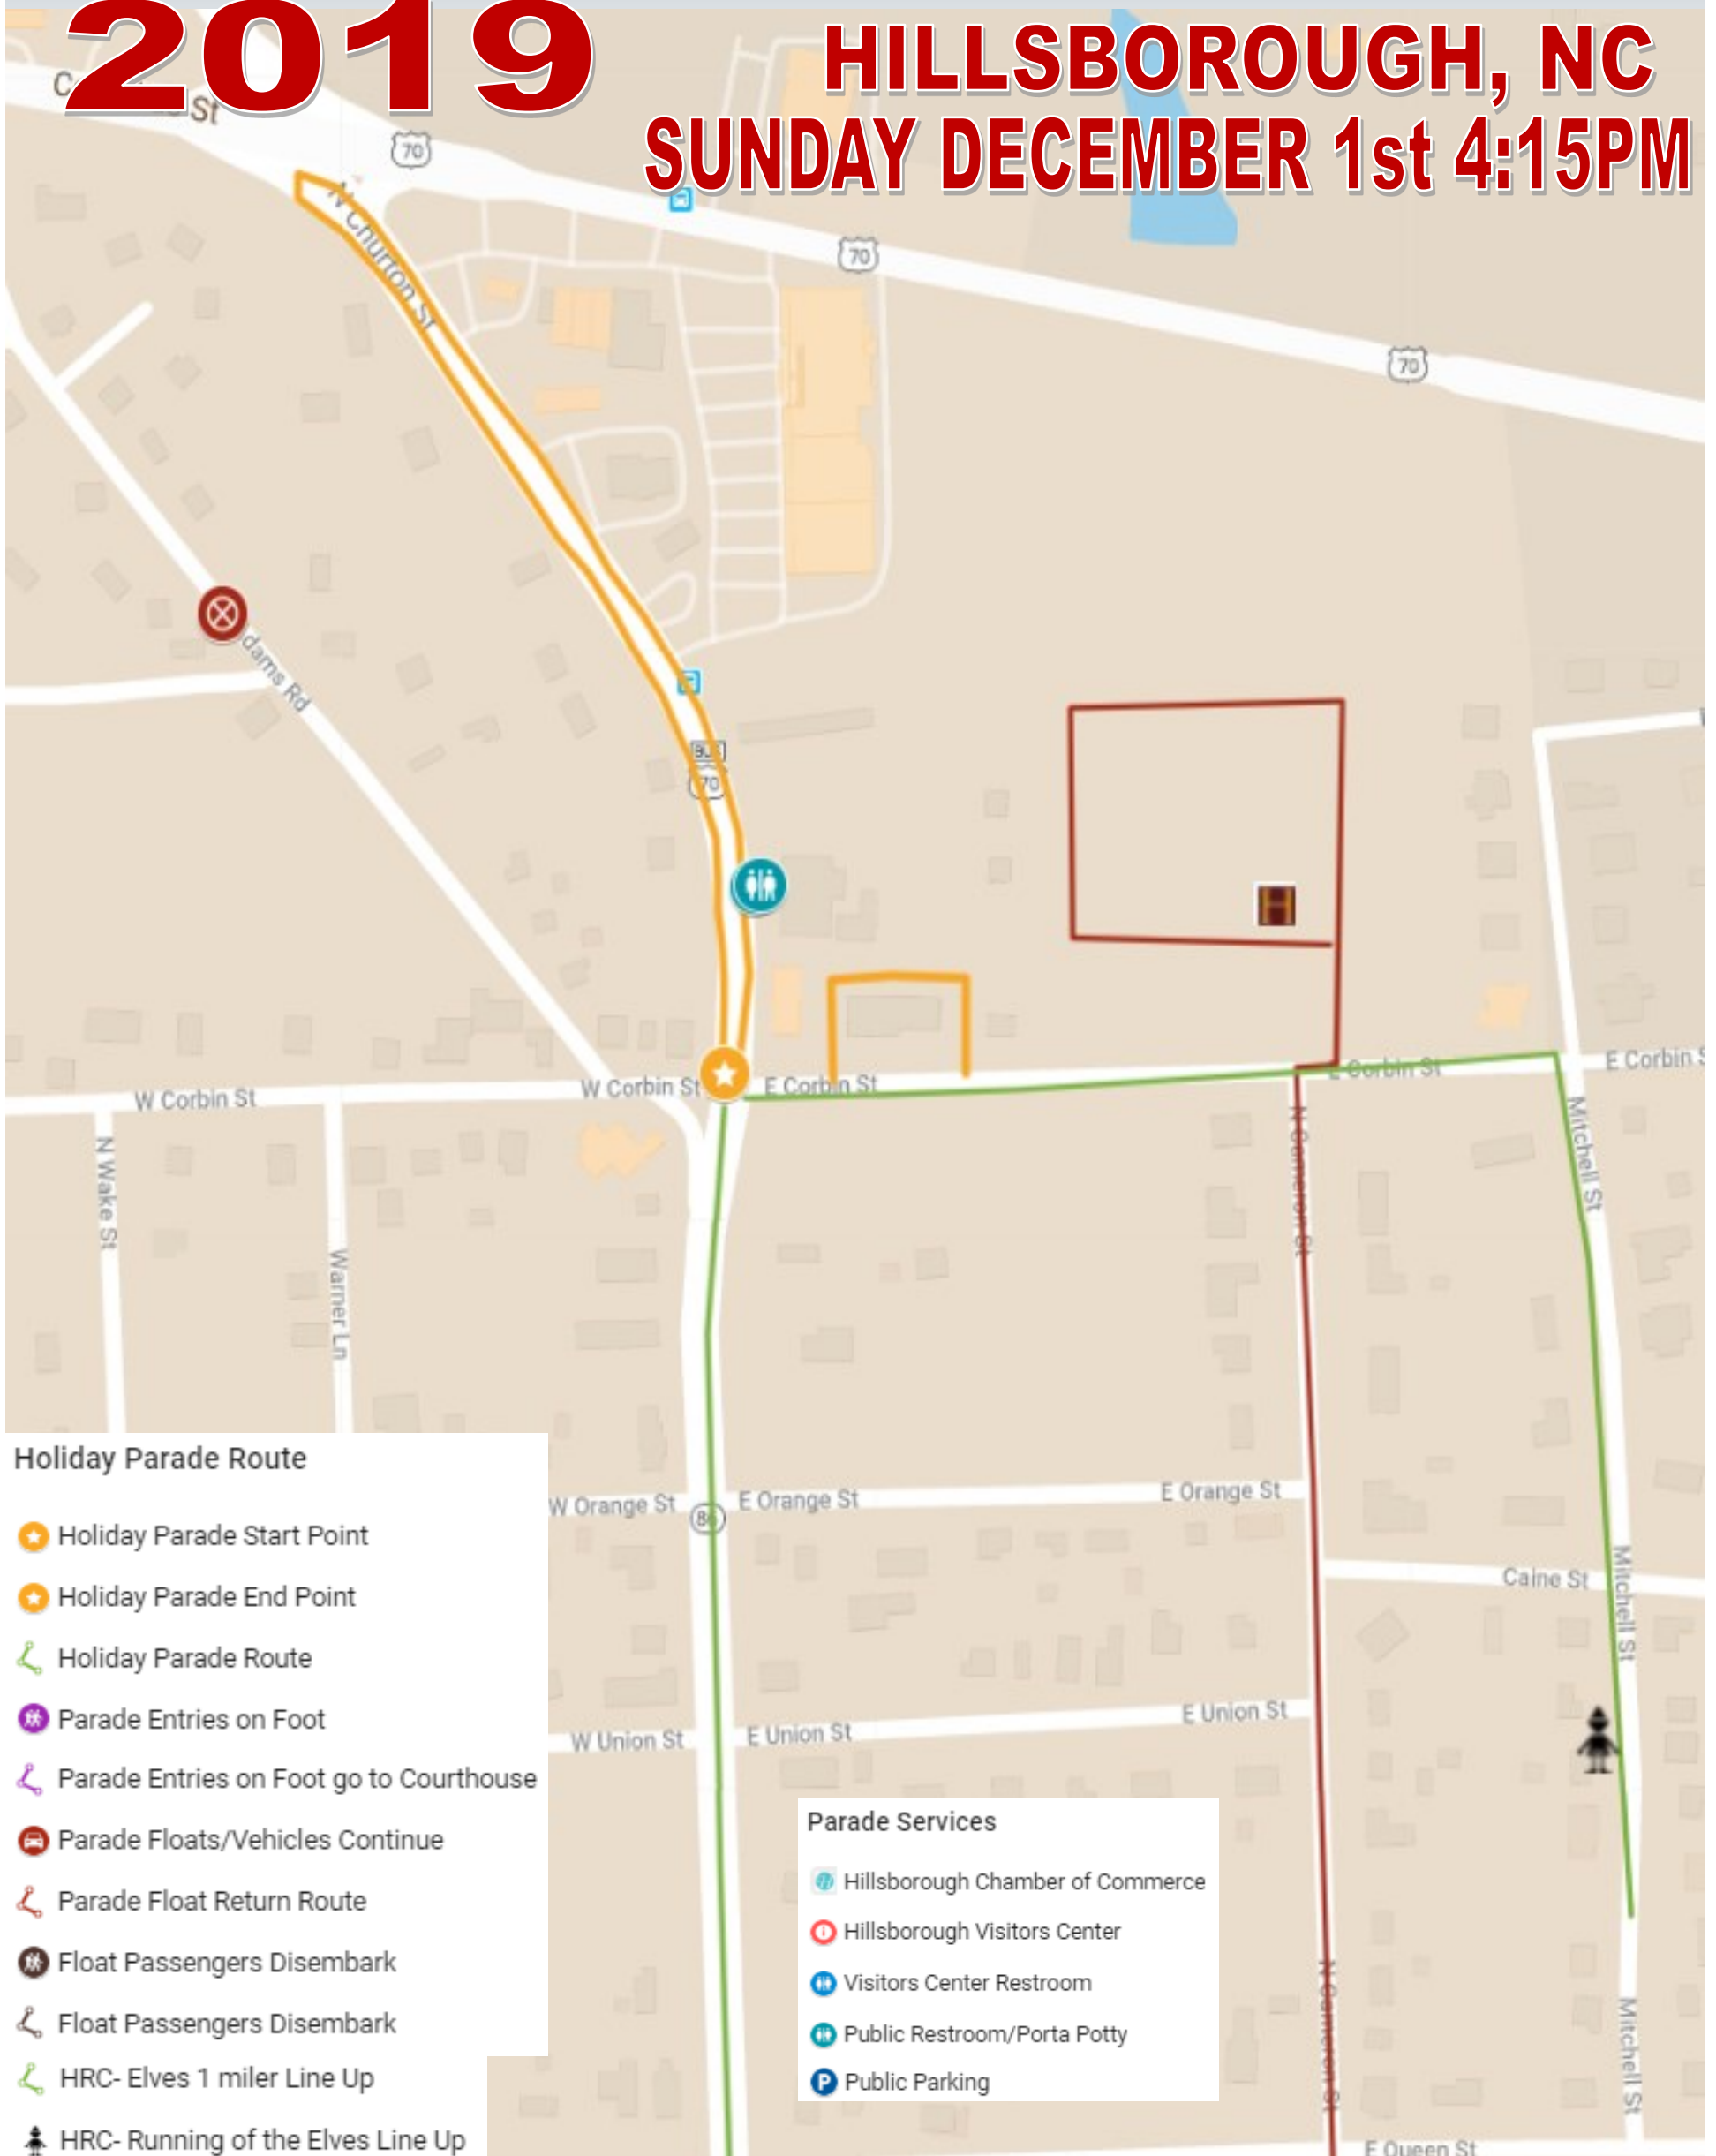

# HOLIDAY PARADE

### Holiday Parade Route

- Holiday Parade Start Point
- Holiday Parade End Point
- Holiday Parade Route
- Parade Entries on Foot
- Parade Entries on Foot go to Courthouse
- Parade Floats/Vehicles Continue
- Parade Float Return Route
- Float Passengers Disembark
- Float Passengers Disembark
- HRC- Elves 1 miler Line Up
- HRC- Running of the Elves Line Up

## HOLIDAY PARADE