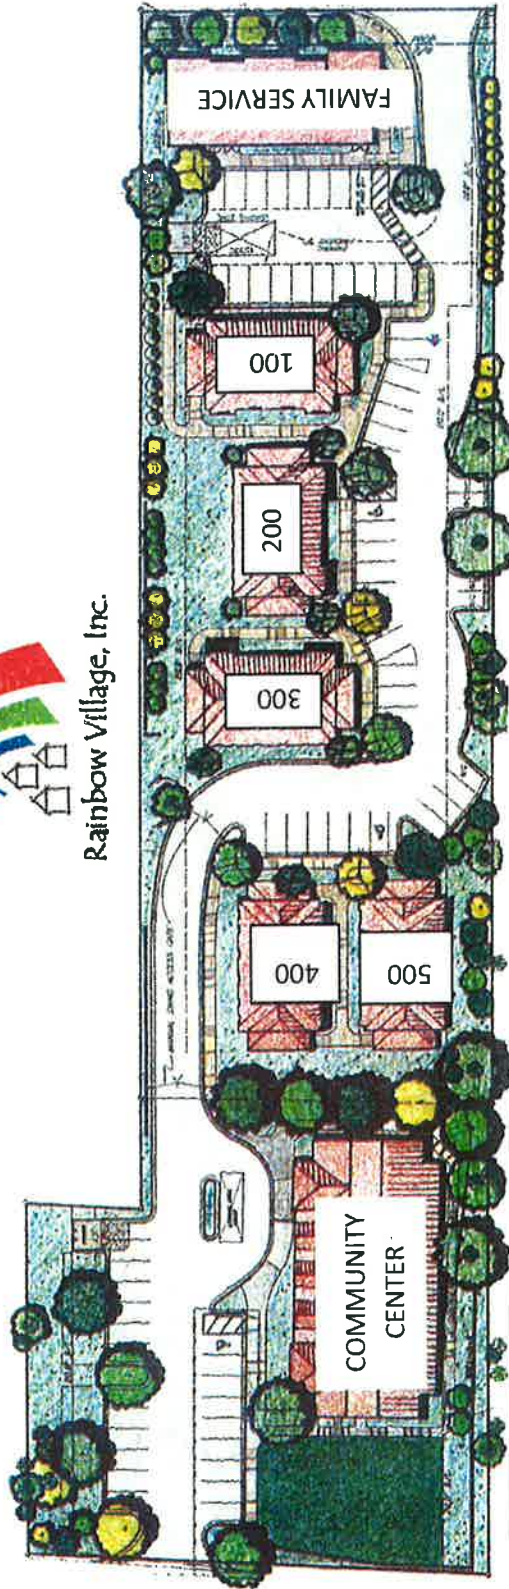

DULUTH HWY 120

Main Entrance

Rainbow Village, Inc.

Family Service Center

- CEO
- CFO
- PD/Success Coaches/Family Engagement Coordinator
- Development Department
- Volunteer Coordinator

Early Childhood Development Center

- After School Program
- Facilities Department

Rainbow Village-Campus

3427 Duluth Highway 120

Duluth, GA 30096

FOX ST NW