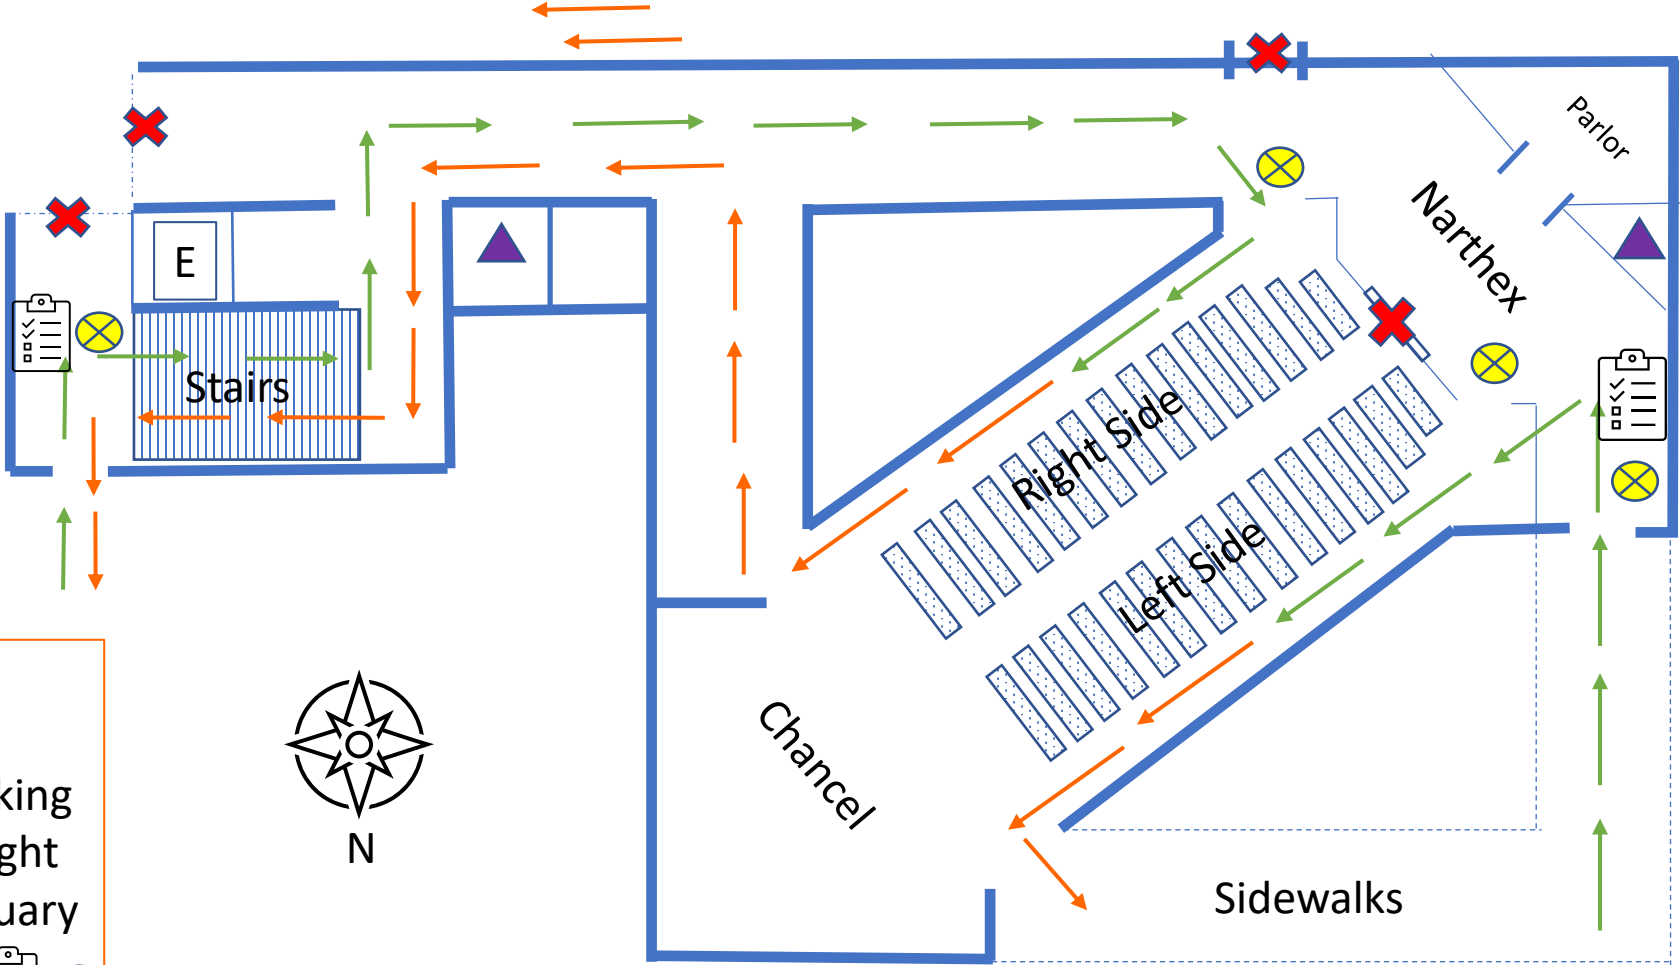

FUMC of Northville Sunday Sanctuary Service In-Person Flow

Key

-  Usher
-  Restrooms
-  No Entrance

 Elevator

 Check-In

 Path to Enter Sanctuary

 Path to Exit Sanctuary

Lower Parking Lot For Right Side Sanctuary  

Upper Parking Lot for Left Side Sanctuary 